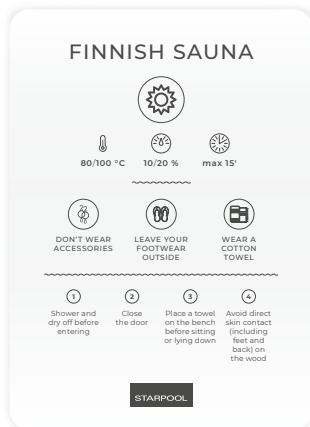

Description plates

DESCRIPTION, CHARACTERISTICS AND INSTRUCTIONS

Description plates can be installed on the outside of equipment and display its **essential characteristics**: temperature, humidity and maximum exposure time. They also display equipment **usage advice**. The plates are available in aluminium for wall application, and adhesive for glass application. It is possible to choose the language between Italian, English, German, French, Spanish and Russian.

There are many options available, request them to discover them all.

Aluminium plate

Dimensions: 13,1 x 18,2 cm

€ 59,00