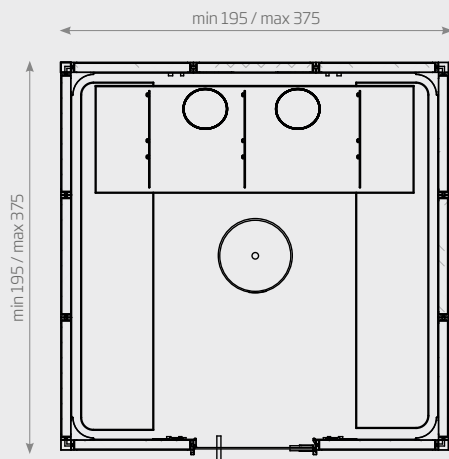

GlamourIcePro & GlamourIcePro Vision - functions:

ALARM	Button inside cabin
COOLING APPARATUS AND ICE CASCADE SYSTEM	Activated from technical area
LIGHT	Activated from technical area
MP3 WITH MUSIC PLAY/STOP/REW/FF/VOLUME+/-	Activated from technical area
WALL JET, COLD WATER ONLY	Activated from technical area

GlamourIcePro