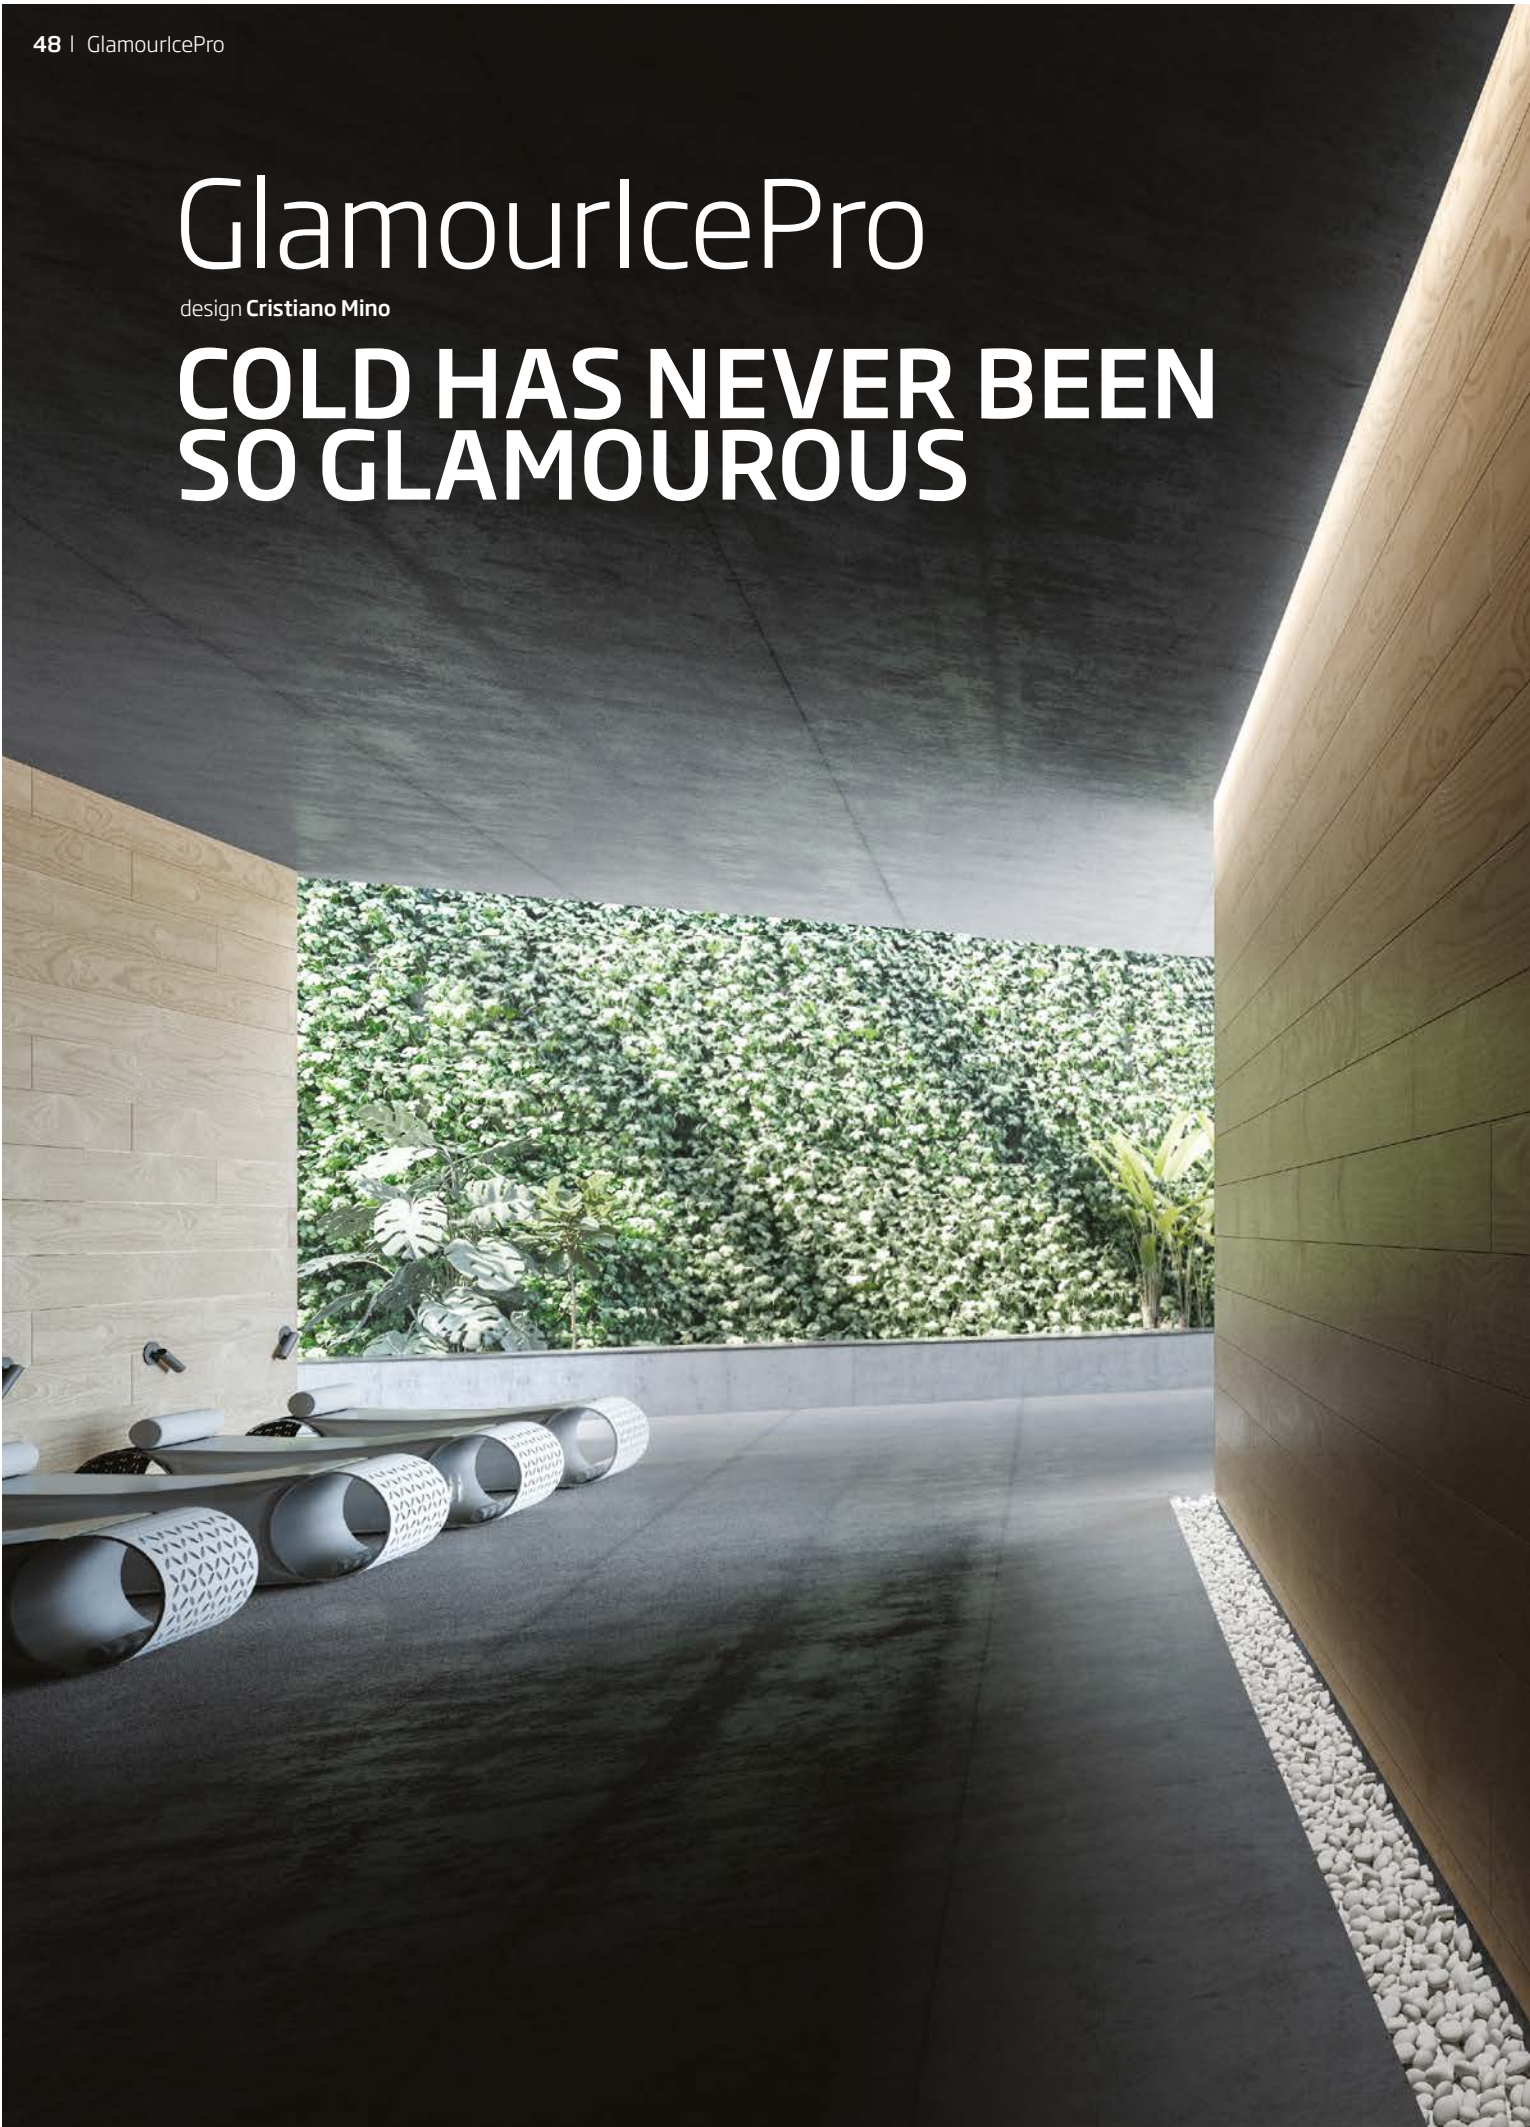

GlamourIcePro

design **Cristiano Mino**

COLD HAS NEVER BEEN SO GLAMOUROUS

GlamourIcePro

NORDIC INSPIRATIONS

Well-being combined with a burst of fresh energy: the Finns believe that diving into the snow after a sauna is not just pleasant, but also necessary for rebalancing the body temperature. GlamourIcePro thus offers a cold ambience with finely crushed ice to recreate the most authentic cold reactions, characterized by rigorous forms and chromatic vibrations.