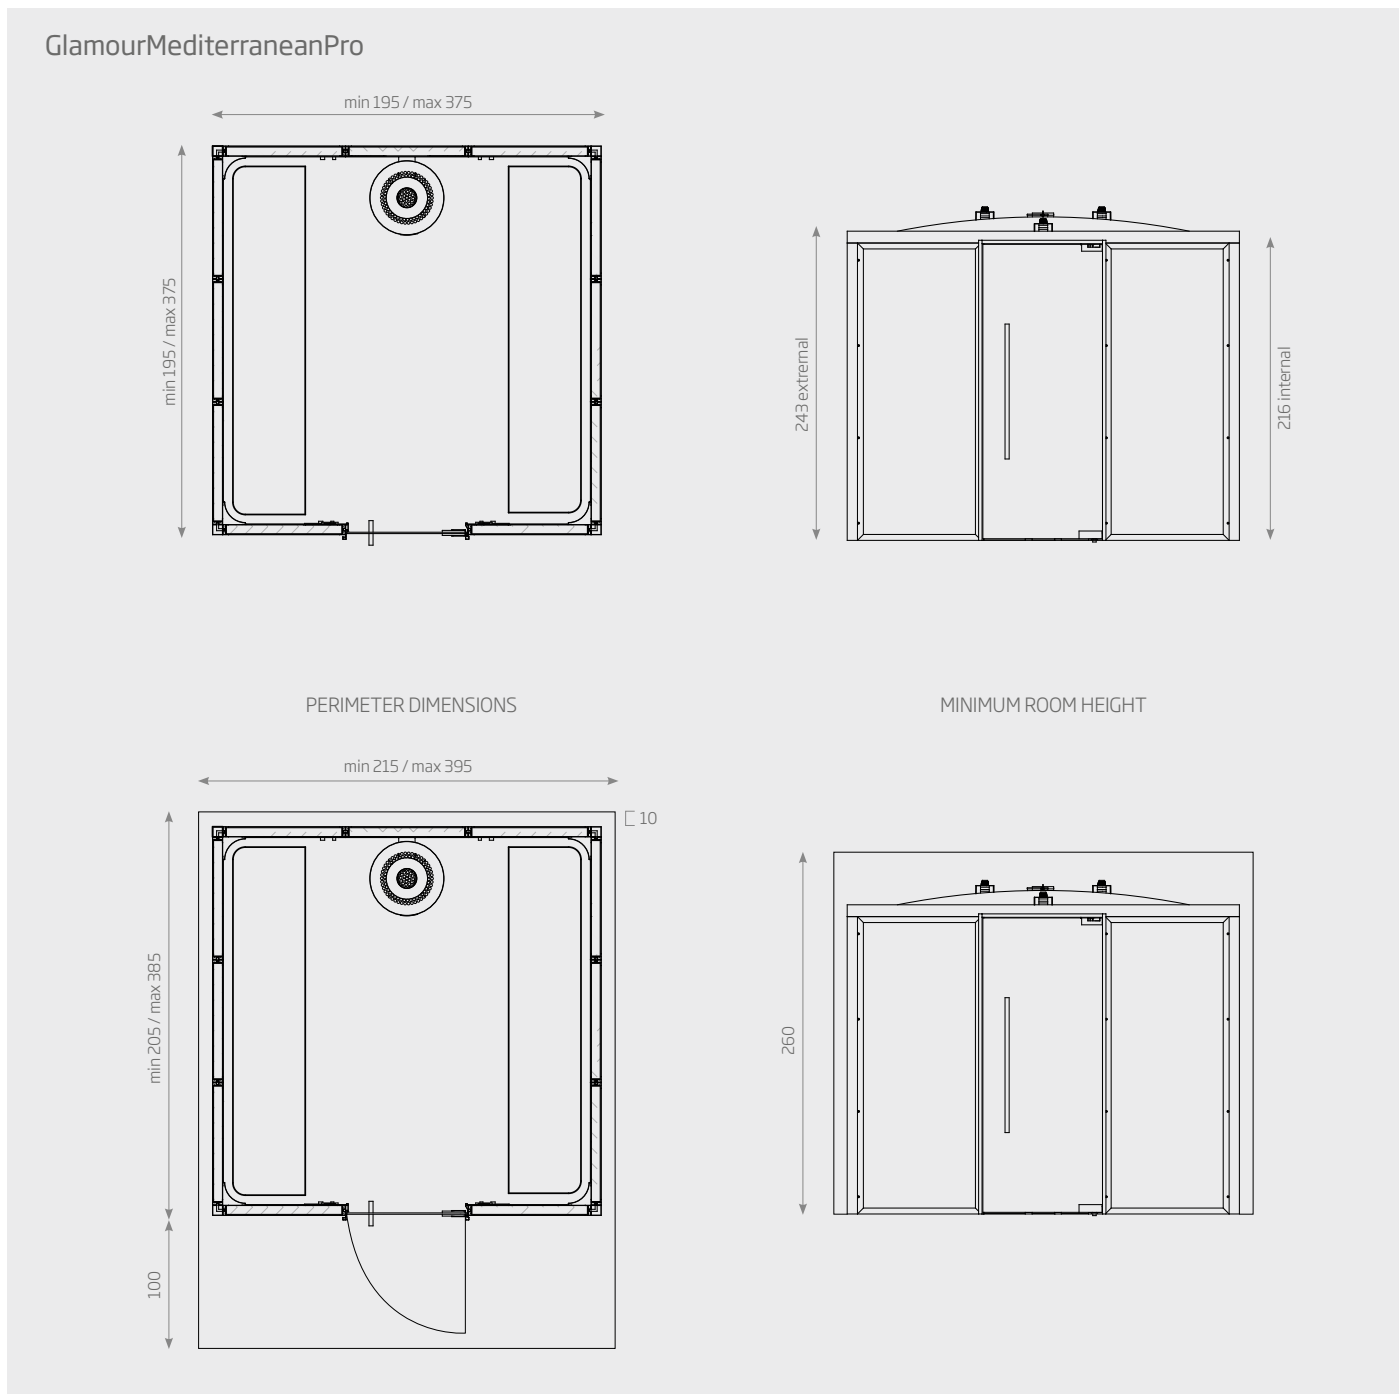

GlamourMediterraneanPro & GlamourMediterraneanPro Vision - functions:

ALARM	Button inside cabin
WALL HEATING	Activated from technical area
LIGHT	Activated from technical area
MP3 WITH MUSIC PLAY/STOP/REW/FF/VOLUME+/-	Activated from technical area
WALL JET, COLD WATER ONLY	Activated from technical area