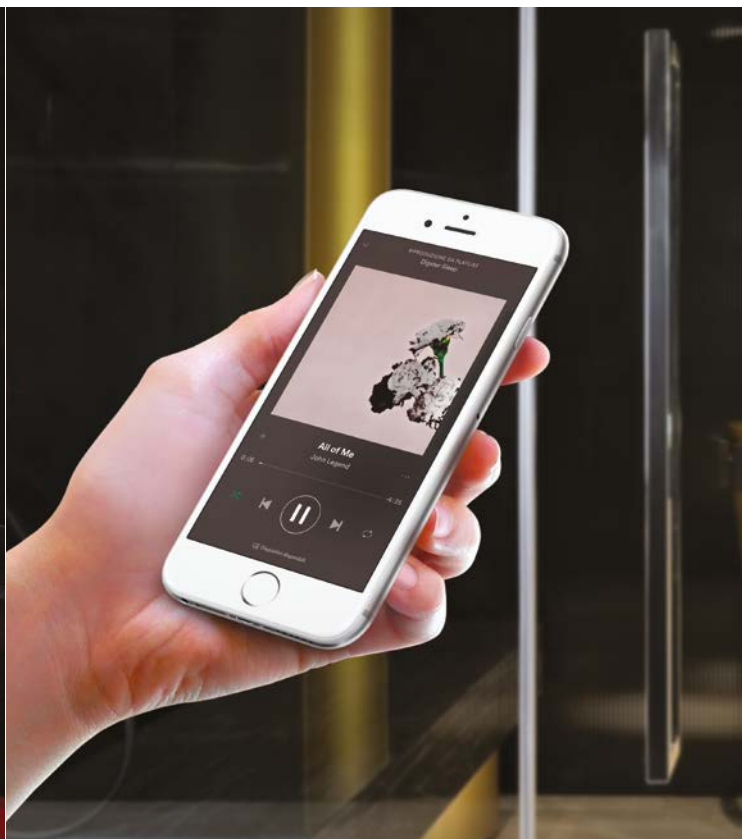

SENSORY AROMA

GlamourMediterraneanPro's distinguishing emotional qualities are produced by the ceiling distributor which releases an aromatic flow onto the warm stones of the stove accompanied by an energizing red light.

This timed nebulization creates a warm cloud of steam that diffuses a delicate scent of lavender into the surroundings.

MUSIC

The music kit offers the preset Spa Music by Starpool. There is also an audio MP3 player with USB and Bluetooth technology as standard.