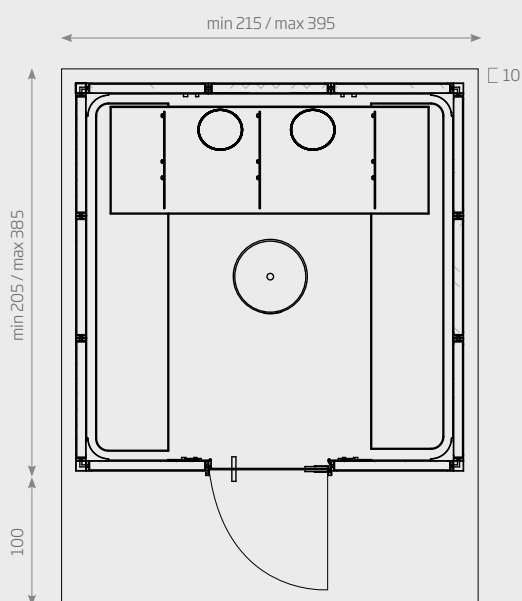

PERIMETER DIMENSIONS