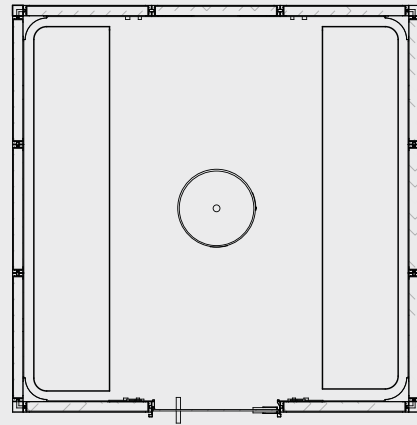

195 x 195 cm	285 x 195 cm	285 x 285 cm
 B*	 A*	 A*
 C*	 B*	 B
	 B1*	 C
	 C*	
	 C1*	

(*) All layouts shown are also available in the Vision version. The direction of door opening is determined at the moment of purchase.

375 x 195 cm	375 x 285 cm	375 x 375 cm
 <p>A*</p>	 <p>A*</p>	 <p>A*</p>
	 <p>A1*</p>	 <p>B</p>
	 <p>B</p>	 <p>C</p>
	 <p>C</p>	

(*) All layouts shown are also available in the Vision version. The direction of door opening is determined at the moment of purchase.

LAYOUT

GlamourIcePro

285 x 195 cm

A*

285 x 285 cm

B*

(* All layouts shown are also available in the Vision version. The direction of door opening is determined at the moment of purchase.

STARPOOL