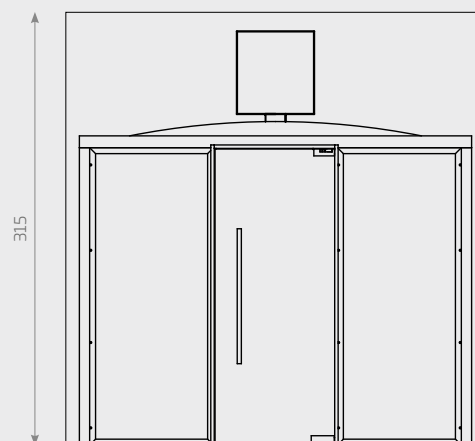

MINIMUM ROOM HEIGHT