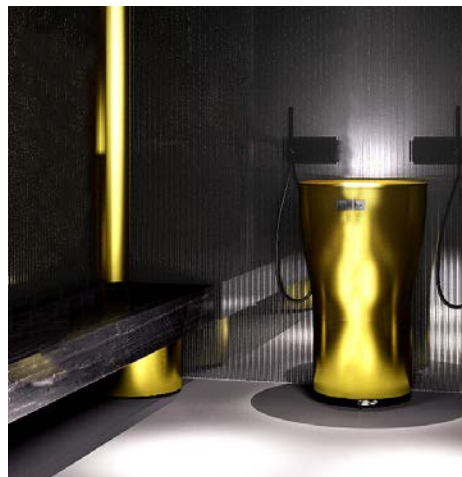

Be
green

FITTINGS

ECOSTONE

Wall in white or black EcoStone

SEATING

EcoStone ton sur ton with wall coating.

FUNCTIONAL ELEMENTS

Steam inlet, wall columns and feet for seating in anodized aluminium. Choice of gold or silver.