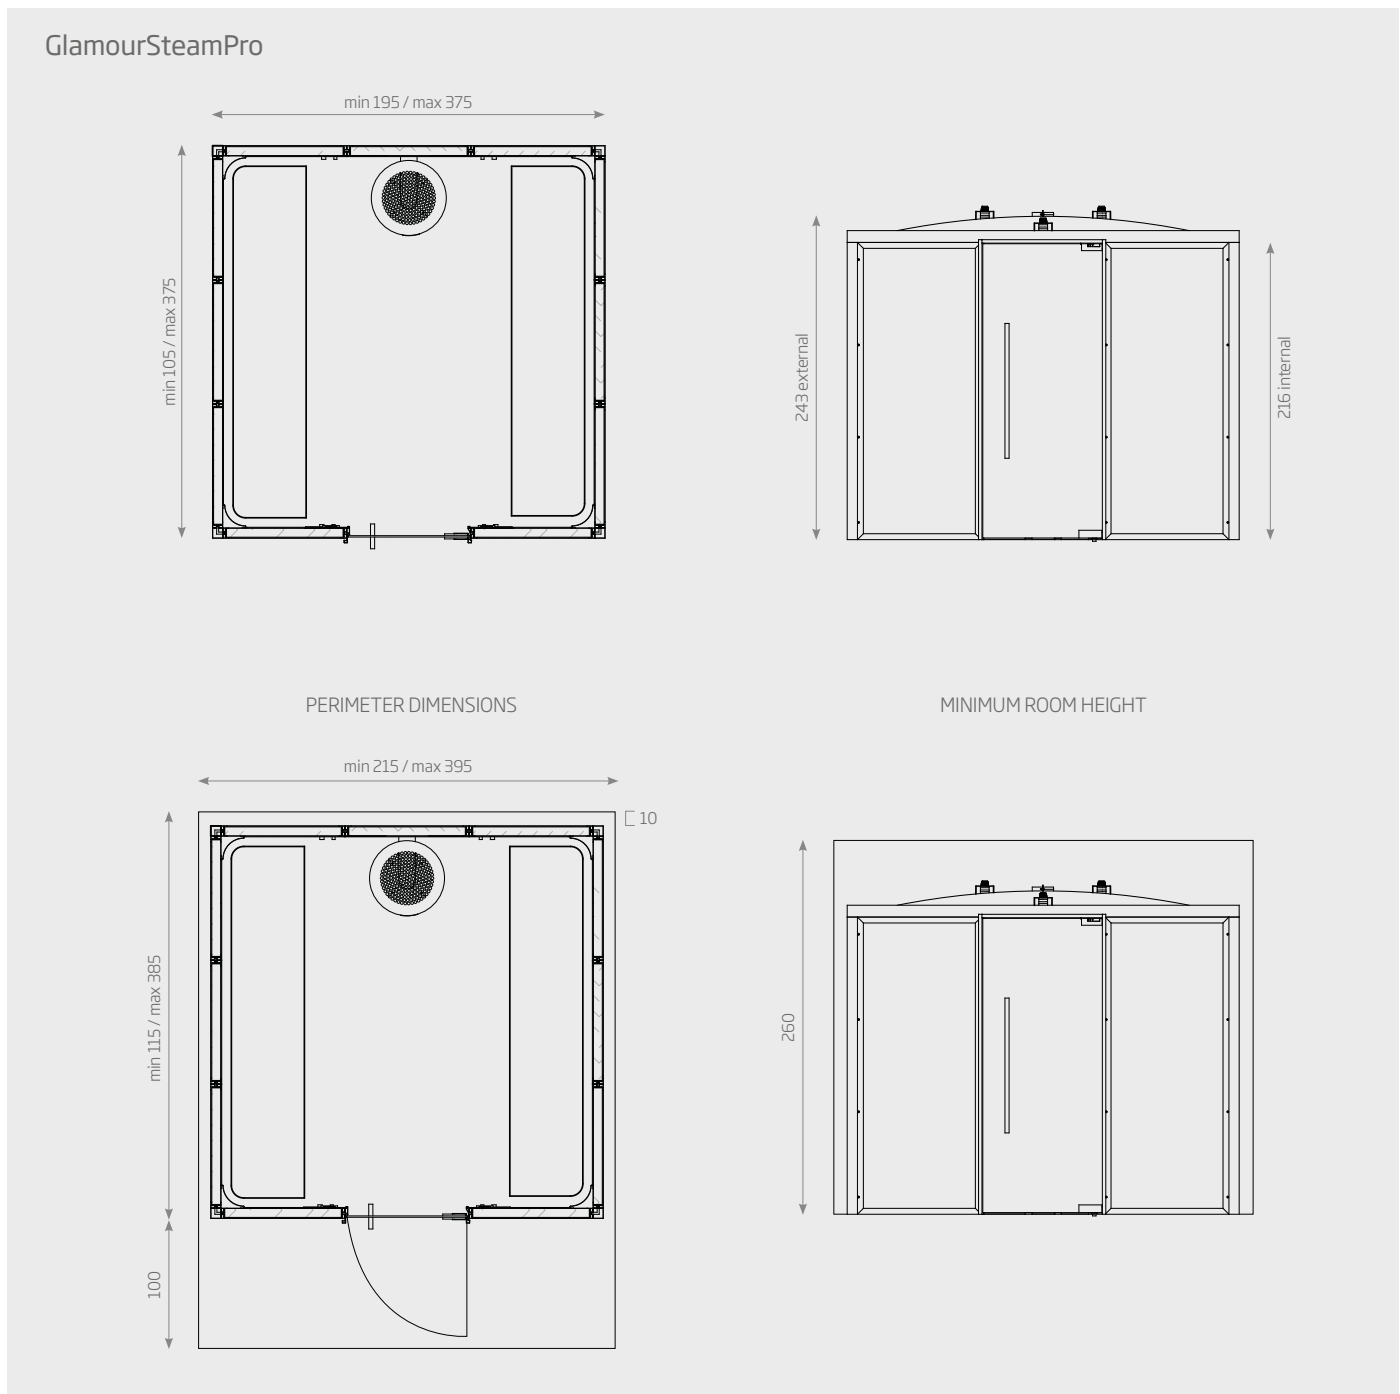

GlamourSteamPro & GlamourSteamPro Vision - functions:

ALARM	Button inside cabin
AROMATIZED STEAM BATH	Activated from technical area
LIGHT	Activated from technical area
MP3 WITH MUSIC PLAY/STOP/REW/FF/VOLUME+/-	Activated from technical area
WALL JET, COLD WATER ONLY	Activated from technical area

All layouts are available on page 62.