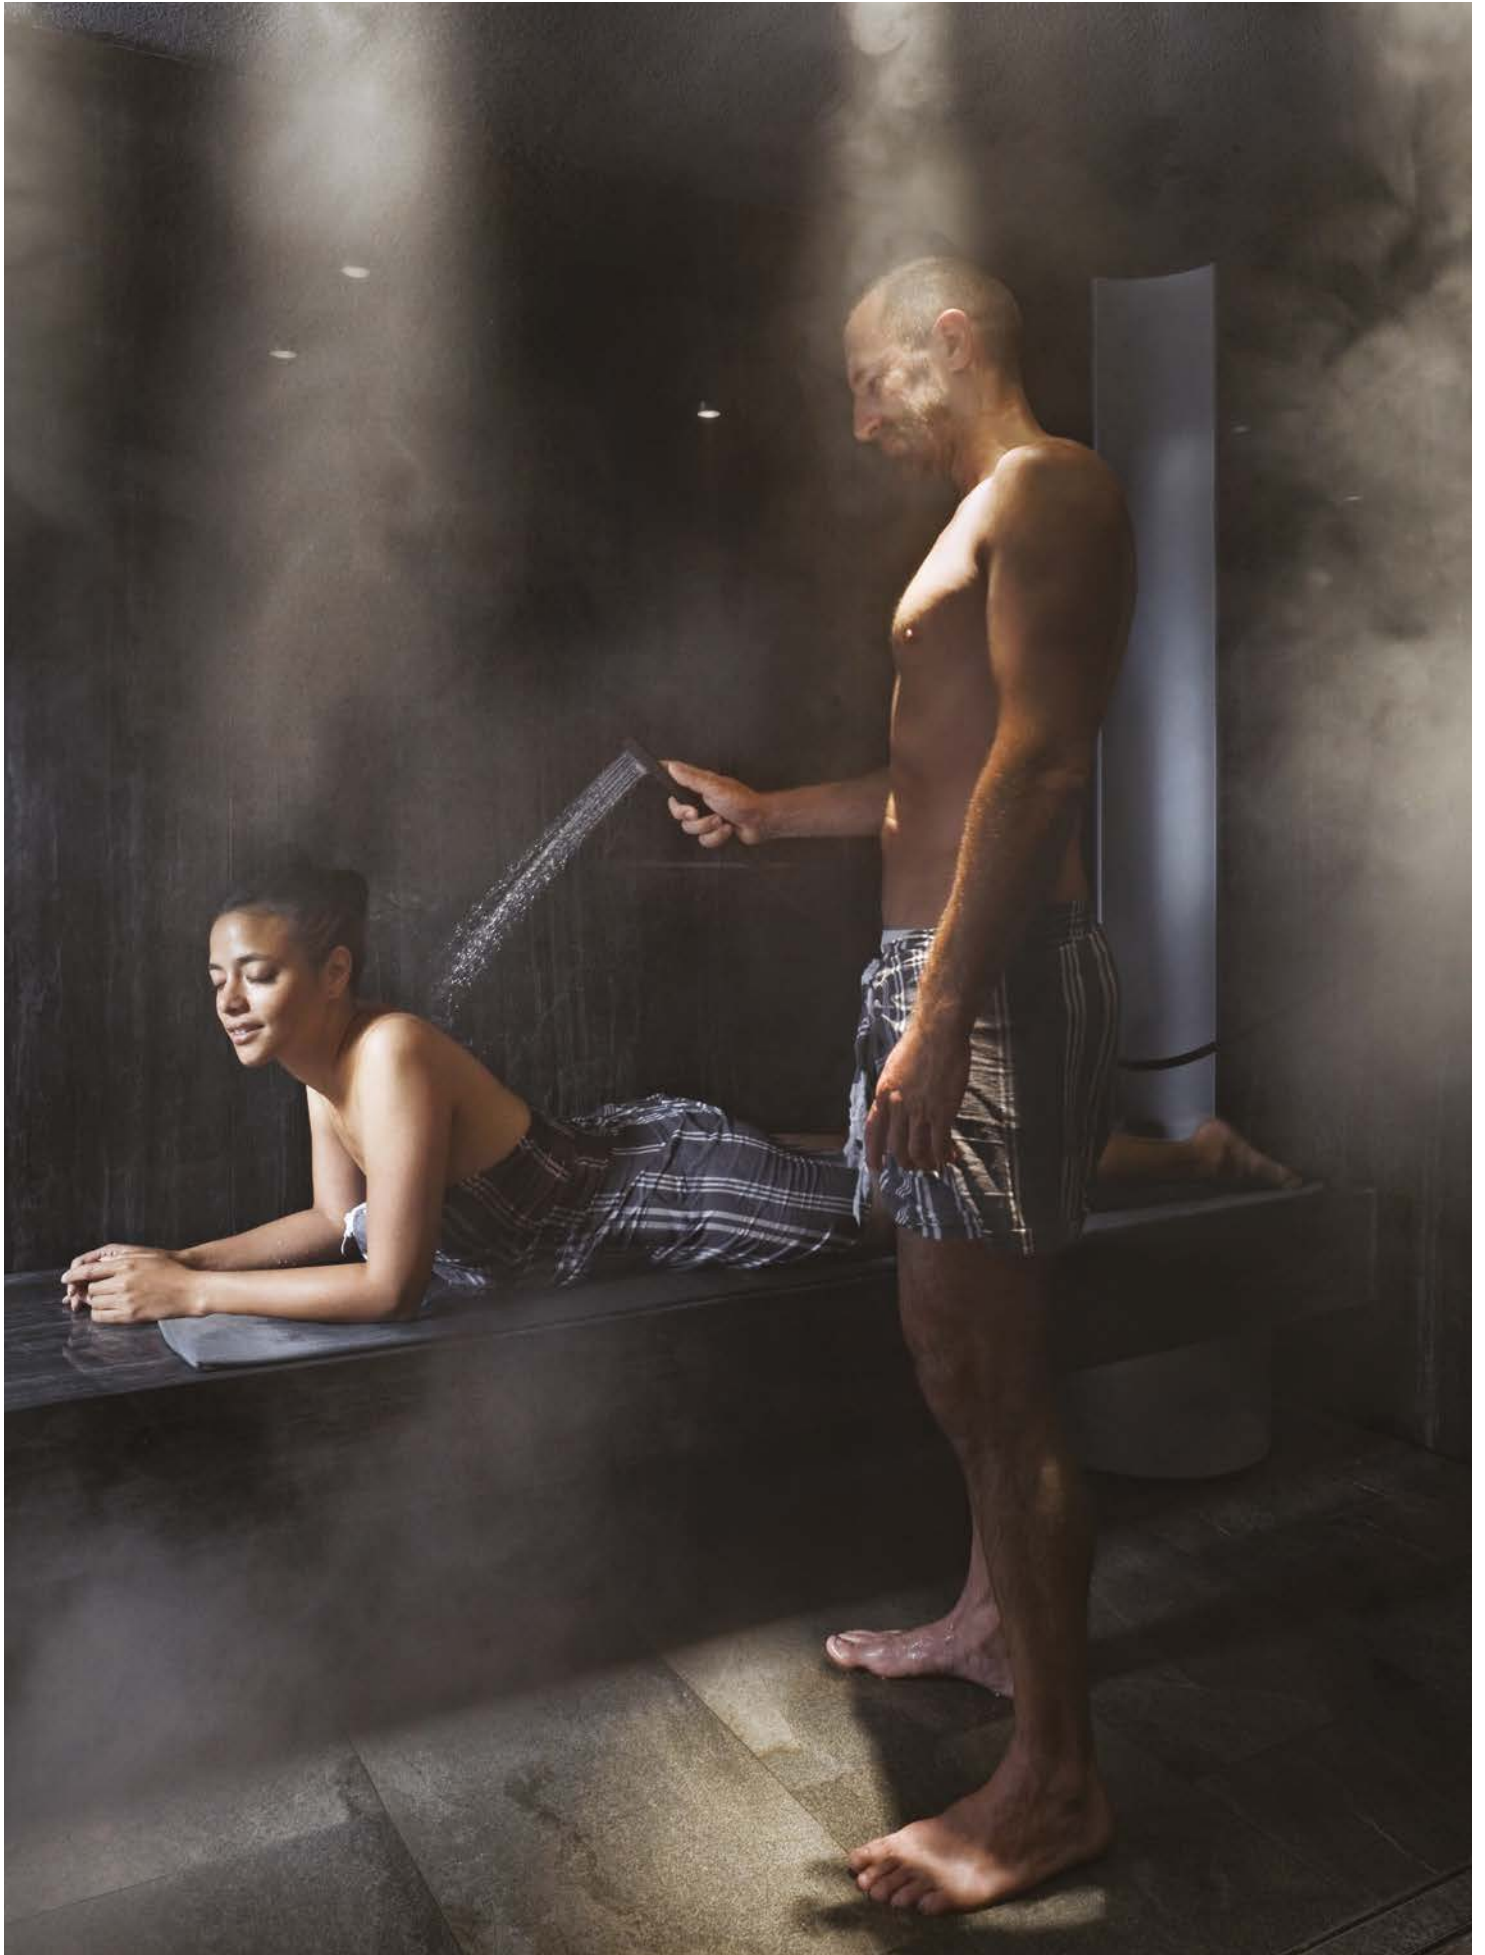

GlamourSteamPro

A RETURN TO THE PAST

GlamourSteamPro revives the ancient rituals of the steam bath, full of charm and elegance. The interior, lit by natural diffused lighting, gives the impression of being on the threshold of a secret world. The lantern ceilings, with their dimmable spotlights, evoke the lighting typical of the architecture of the ancient Arab hammam. Gold and silver accentuate the functional elements, as does the steam inlet in anodized aluminium which, forged in a single pressing, produces jewels that lend strength and personality to the ambience.