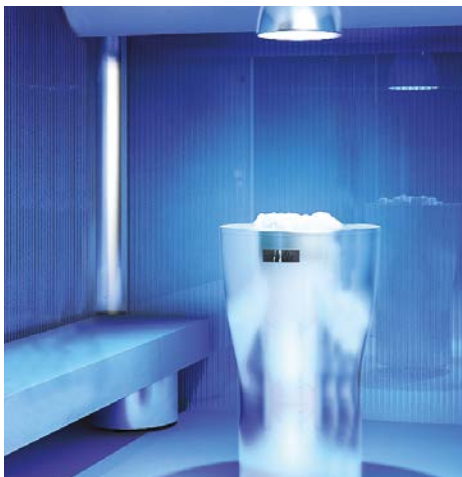

OPTICAL

Wall in fluted white or black crystal.

SEATING

EcoStone ton sur ton with wall coating.

FUNCTIONAL ELEMENTS

Ice basin, ceiling distributor, wall columns and feet for seating in anodized aluminium. Choice of gold or silver.