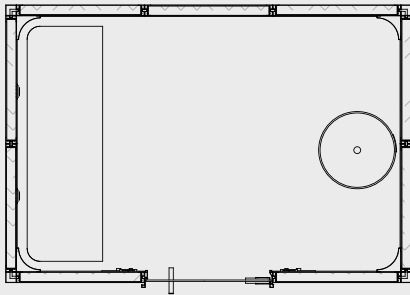

195 x 195 cm	285 x 195 cm	285 x 285 cm
 B*	 A*	 A*
 C*	 B*	 B
	 B1*	 C
	 C*	
	 C1*	

(*) All layouts shown are also available in the Vision version. The direction of door opening is determined at the moment of purchase.

375 x 195 cm	375 x 285 cm	375 x 375 cm
 <p>A*</p>	 <p>A*</p>	 <p>A*</p>
	 <p>A1*</p>	 <p>B</p>
	 <p>B</p>	 <p>C</p>
	 <p>C</p>	

(*) All layouts shown are also available in the Vision version. The direction of door opening is determined at the moment of purchase.

LAYOUT

GlamourIcePro

285 x 195 cm

A*

285 x 285 cm

B*

(* All layouts shown are also available in the Vision version. The direction of door opening is determined at the moment of purchase.

STARPOOL