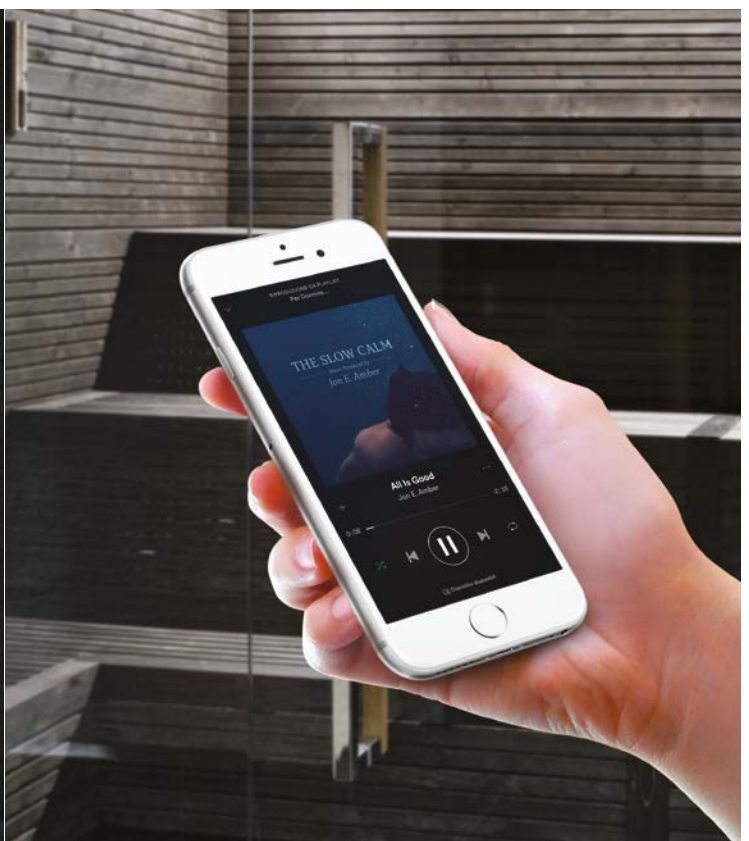

LIGHTING

A cascade of indirect light naturally illuminates the interior, emphasizing the purity of the wood to create an enveloping effect. Soft, homogenous lighting evokes the naturally lit sauna, where the light was filtered from small windows set in the walls.

MUSIC

The music kit offers the preset Spa Music by Starpool. There is also an audio MP3 player with USB and Bluetooth technology as standard.