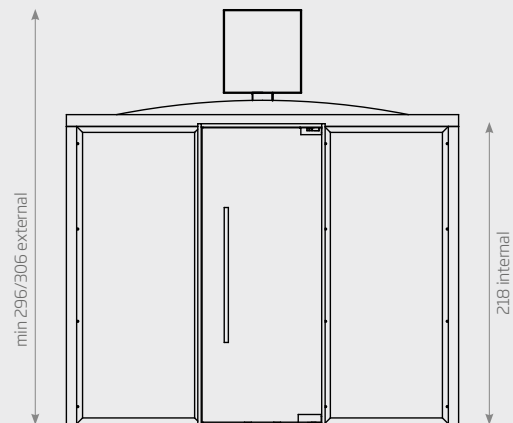

GlamourIcePro & GlamourIcePro Vision - functions:

ALARM	Button inside cabin
COOLING APPARATUS AND ICE CASCADE SYSTEM	Activated from technical area
LIGHT	Activated from technical area
MP3 WITH MUSIC PLAY/STOP/REW/FF/VOLUME+/-	Activated from technical area
WALL JET, COLD WATER ONLY	Activated from technical area

GlamourIcePro