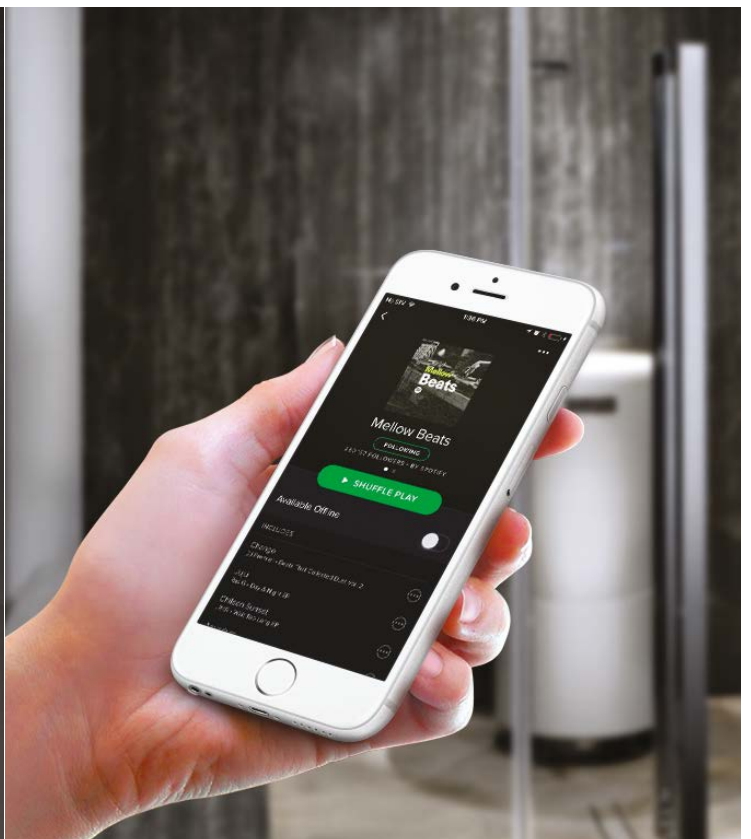

LIGHTING

The interior features soft lighting with a particularly natural effect. The lantern ceilings with dimmable spots evoke the lighting typical of the architecture of the ancient Arab hammam.

MUSIC

The music kit offers the preset Spa Music by Starpool. There is also an audio MP3 player with USB and Bluetooth technology as standard.