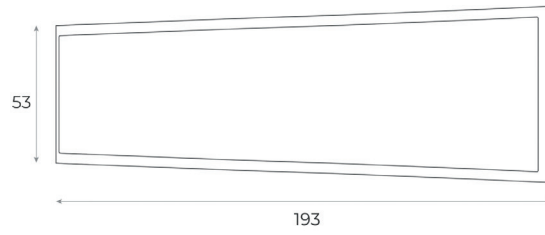

SWEETCHAIR

Layout

Plan