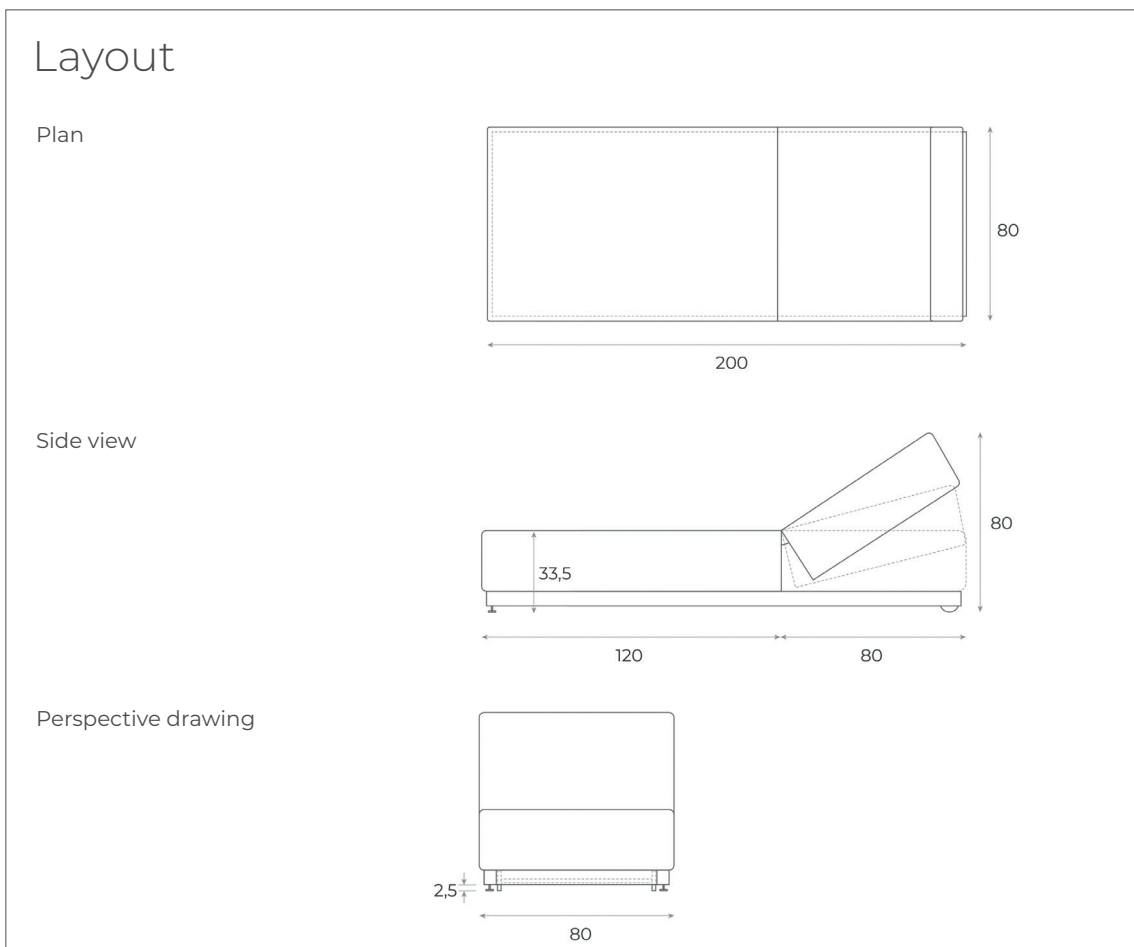

Technical data

Dimensions (cm)	200 w x 80 d x 80 - 33.5 h	
Structure	In natural oak wood or thermowood oak	
Base	Thermowood Oak Natural Oak	Surface top in marine-grade plywood veneered in oak coated with weather-resistant varnish, steel front feet, back casters to move the seat
Seat	High-density rigid polyurethane foam covered with polyester wadding	
Weight	59 Kg	
Use	Indoor	

Extra: topper

See all covering materials on page 74.