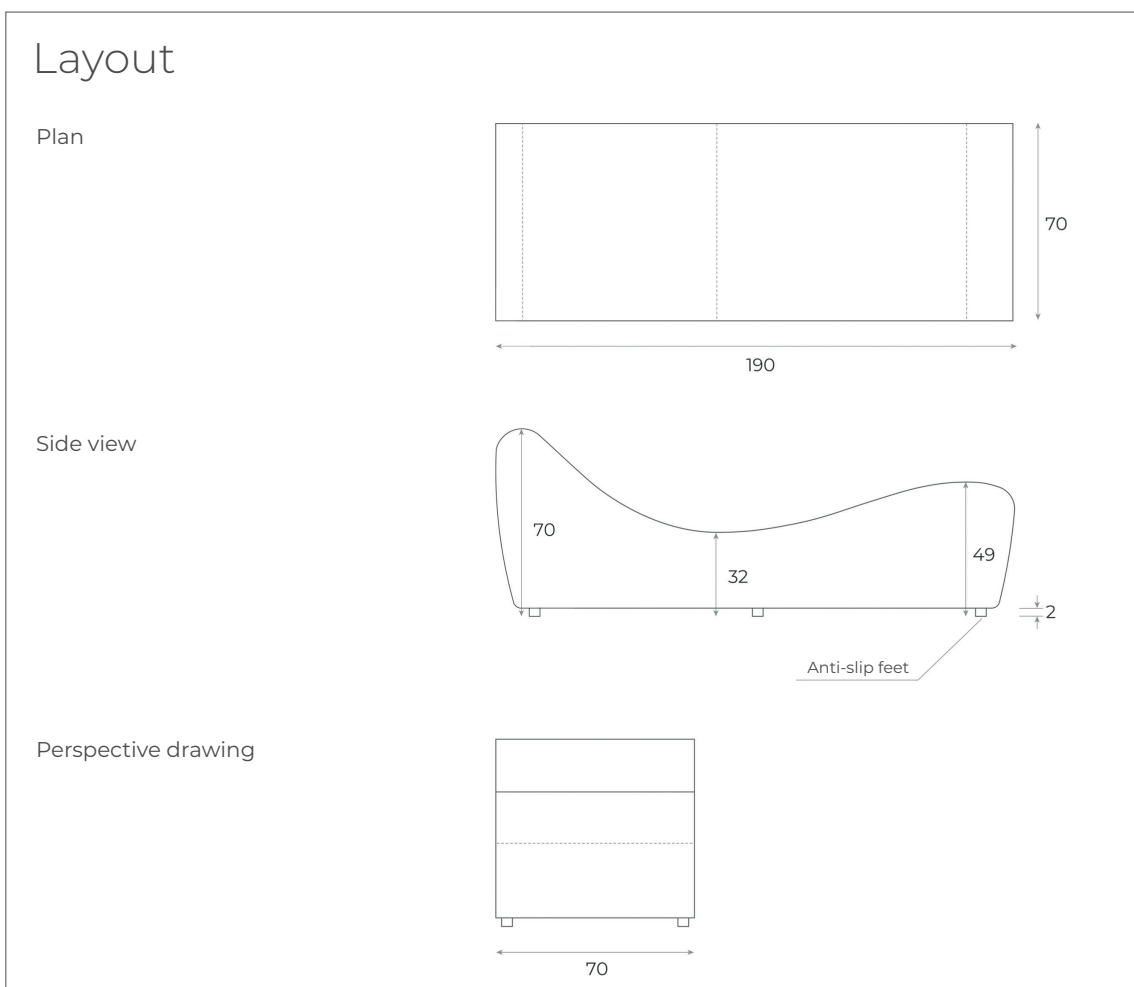

Data Sheet

Dimensions (cm)	190 w x 70 d x 70 - 32 h
Structure	Plywood with anti-slip feet (2-cm h)
Seat	High-density rigid polyurethane foam covered with polyester wadding
Weight	26 Kg
Use	Indoor

See all covering materials on page 74.