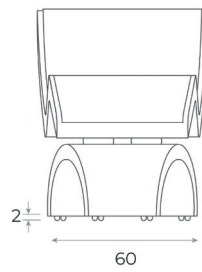

Perspective drawing