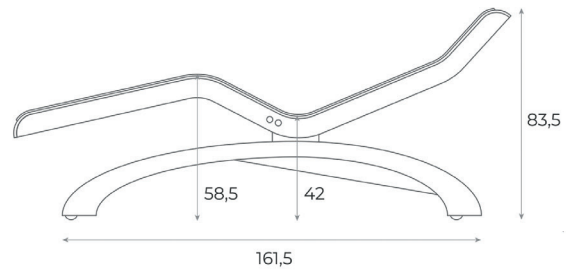

SWEETCHAIR

Layout

Plan

Side view

Perspective drawing