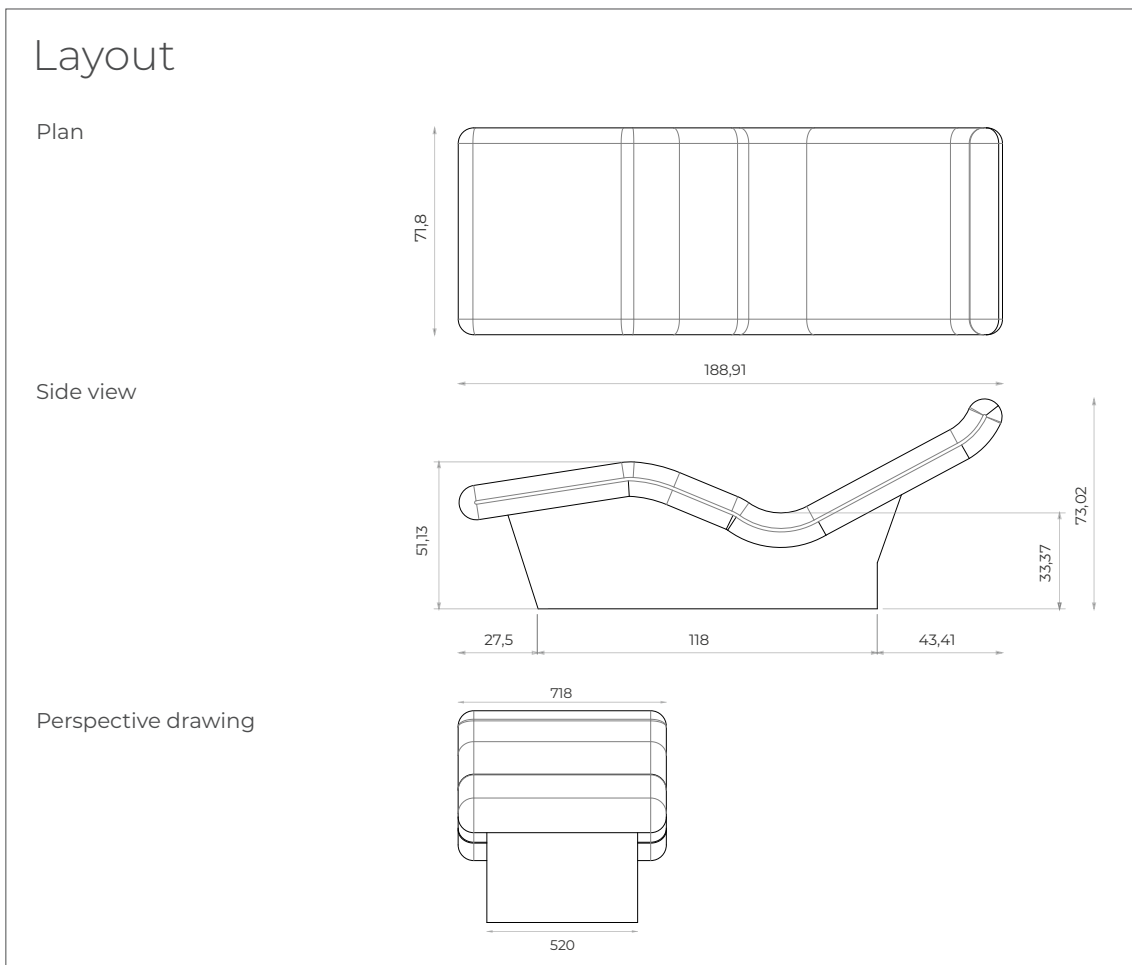

Data Sheet

Dimensions (cm)	185 w x 70 d x 70 h
Structure	In high-density EPS, with or without cladding
Cladding	Mosaic
Seat	High-density polyurethane foam covered with polyester wadding
Weight	80 kg
Temperature	34/39 °C through heat radiation system
Voltage and consumption	Power supply line 1P+N - 220/240V - 1000W
Use	Indoor